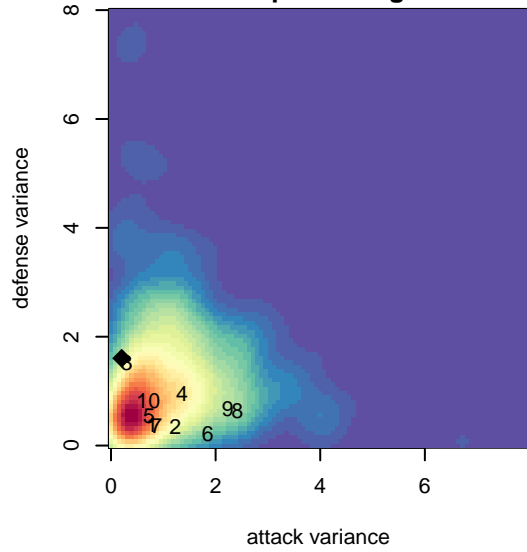

Sunnyvale Alliance SC Fury Red B98

, CAN
 B98 total strength=1604
 attack=17.17 defense=15.37

alt names used:
 SUNNYVALE ALLIANCE SC FURY 98B RED (
 SUNNYVALE ALLIANCE SC FURY 98B RED

Venues played:
 2015 FWRL CAN CRL U17
 2015 Monarcas Champions Cup Super Group I

Sunnyvale Alliance SC Fury Red B98
 Dots are actual minus expected GF (blue circles) and GA (red triangles).
 Blue line is smoothed change in attack strength. Red is smoothed change in defense strength.

**attack and defense variance (black dot)
relative to other teams
and top 10 in region**

**attack and defense rating
relative to others at age
and all opponents in last 13 months**

**attack and defense rating
relative to others at age
and all opponents in last 13 months**

Performance relative to 13 month average

Performance relative to 13 month average

Distribution of opponents
 Red = Lose zone, Blue = Win zone, Green = Even
 Black line separates win/lose zones

lot. A=Neither has attack advantage, B=Opponent has both attack and defense advantage, C=Opponent has both attack and defense disadvantage, D=Both have