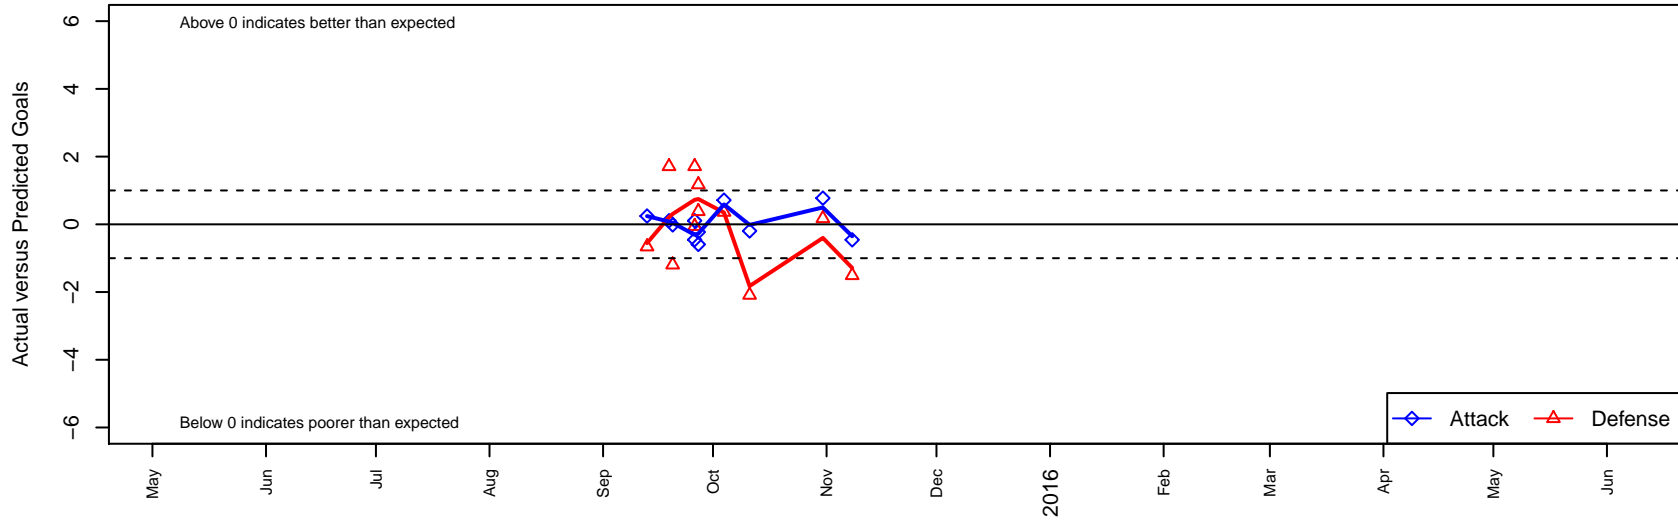

Sunnyvale Alliance SC Fury Red B98

, CAN
 B98 total strength=1604
 attack=17.17 defense=15.37

alt names used:
 SUNNYVALE ALLIANCE SC FURY 98B RED (
 SUNNYVALE ALLIANCE SC FURY 98B RED

Venues played:
 2015 FWRL CAN CRL U17
 2015 Monarcas Champions Cup Super Group I

Sunnyvale Alliance SC Fury Red B98
 Dots are actual minus expected GF (blue circles) and GA (red triangles).
 Blue line is smoothed change in attack strength. Red is smoothed change in defense strength.

**attack and defense variance (black dot)
relative to other teams
and top 10 in region**

**attack and defense rating
relative to others at age
and all opponents in last 13 months**

**attack and defense rating
relative to others at age
and all opponents in last 13 months**

Performance relative to 13 month average

Performance relative to 13 month average

Distribution of opponents
 Red = Lose zone, Blue = Win zone, Green = Even
 Black line separates win/lose zones

lot. A=Neither has attack advantage, B=Opponent has both attack and defense advantage, C=Opponent has both attack and defense disadvantage, D=Both have