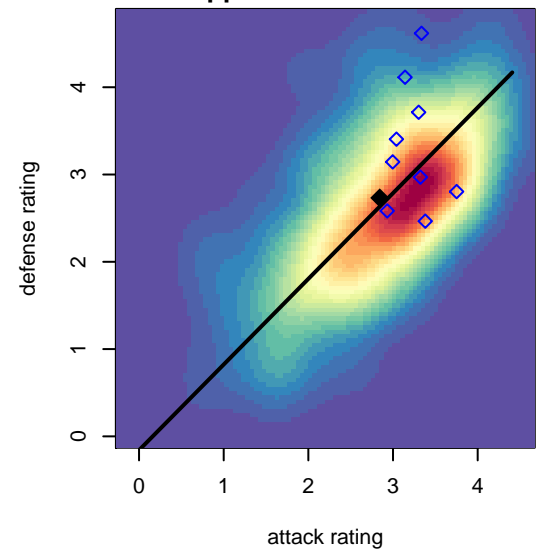

Sunnyvale Alliance SC Fury Red B98

, CAN
 B98 total strength=1604
 attack=17.17 defense=15.37

alt names used:
 SUNNYVALE ALLIANCE SC FURY 98B RED (
 SUNNYVALE ALLIANCE SC FURY 98B RED

Venues played:
 2015 FWRL CAN CRL U17
 2015 Monarcas Champions Cup Super Group I

Sunnyvale Alliance SC Fury Red B98
 Dots are actual minus expected GF (blue circles) and GA (red triangles).
 Blue line is smoothed change in attack strength. Red is smoothed change in defense strength.

**attack and defense variance (black dot)
relative to other teams
and top 10 in region**

**attack and defense rating
relative to others at age
and all opponents in last 13 months**

**attack and defense rating
relative to others at age
and all opponents in last 13 months**

Performance relative to 13 month average

Performance relative to 13 month average

Distribution of opponents
 Red = Lose zone, Blue = Win zone, Green = Even
 Black line separates win/lose zones

lot. A=Neither has attack advantage, B=Opponent has both attack and defense advantage, C=Opponent has both attack and defense disadvantage, D=Both have