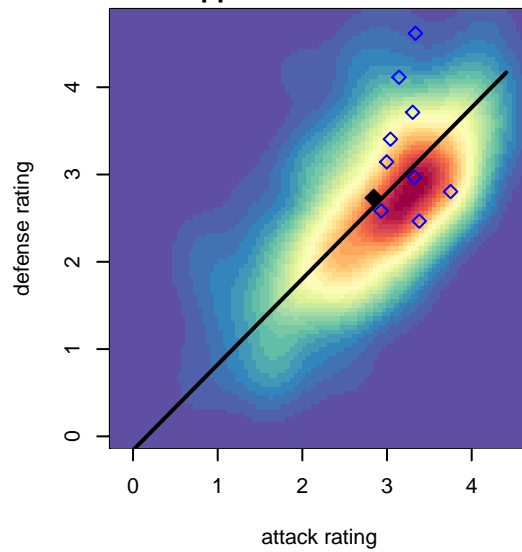

Sunnyvale Alliance SC Fury Red B98

, CAN
 B98 total strength=1604
 attack=17.17 defense=15.37

alt names used:
 SUNNYVALE ALLIANCE SC FURY 98B RED (
 SUNNYVALE ALLIANCE SC FURY 98B RED

Venues played:
 2015 FWRL CAN CRL U17
 2015 Monarcas Champions Cup Super Group I

Sunnyvale Alliance SC Fury Red B98
 Dots are actual minus expected GF (blue circles) and GA (red triangles).
 Blue line is smoothed change in attack strength. Red is smoothed change in defense strength.

**attack and defense variance (black dot)
relative to other teams
and top 10 in region**

**attack and defense rating
relative to others at age
and all opponents in last 13 months**

**attack and defense rating
relative to others at age
and all opponents in last 13 months**

Performance relative to 13 month average

Performance relative to 13 month average

Distribution of opponents
 Red = Lose zone, Blue = Win zone, Green = Even
 Black line separates win/lose zones

lot. A=Neither has attack advantage, B=Opponent has both attack and defense advantage, C=Opponent has both attack and defense disadvantage, D=Both have