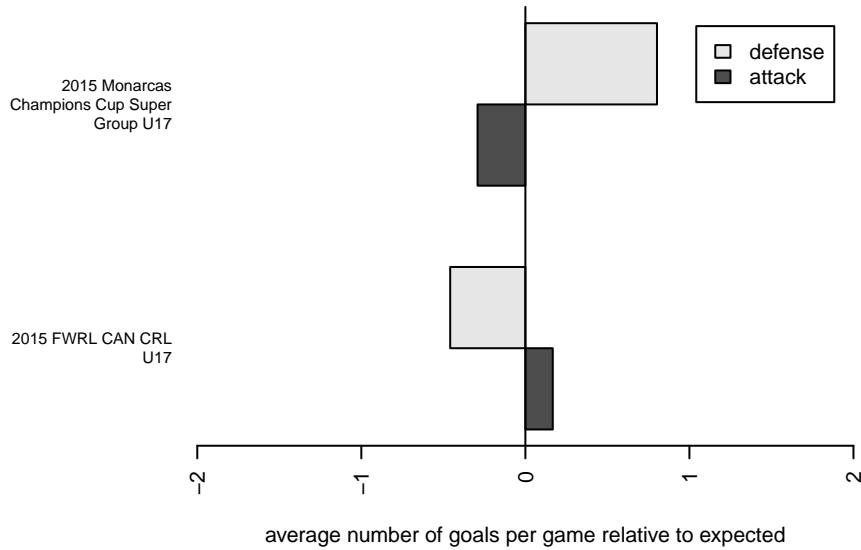

Sunnyvale Alliance SC Fury Red B98

, CAN
 B98 total strength=1604
 attack=17.17 defense=15.37

alt names used:
 SUNNYVALE ALLIANCE SC FURY 98B RED (
 SUNNYVALE ALLIANCE SC FURY 98B RED

Venues played:
 2015 FWRL CAN CRL U17
 2015 Monarcas Champions Cup Super Group I

Sunnyvale Alliance SC Fury Red B98
 Dots are actual minus expected GF (blue circles) and GA (red triangles).
 Blue line is smoothed change in attack strength. Red is smoothed change in defense strength.

**attack and defense variance (black dot)
relative to other teams
and top 10 in region**

**attack and defense rating
relative to others at age
and all opponents in last 13 months**

**attack and defense rating
relative to others at age
and all opponents in last 13 months**

Performance relative to 13 month average

Performance relative to 13 month average

Distribution of opponents
 Red = Lose zone, Blue = Win zone, Green = Even
 Black line separates win/lose zones

lot. A=Neither has attack advantage, B=Opponent has both attack and defense advantage, C=Opponent has both attack and defense disadvantage, D=Both have