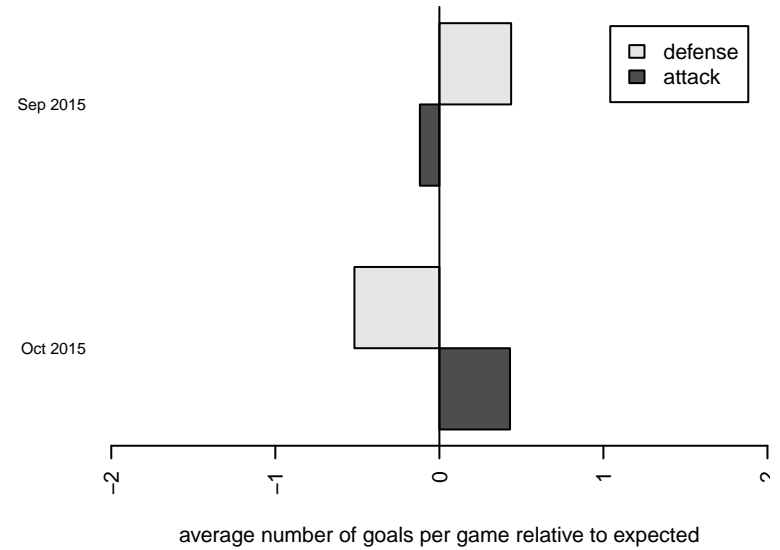

Sunnyvale Alliance SC Fury Red B98
 Dots are actual minus expected GF (blue circles) and GA (red triangles).
 Blue line is smoothed change in attack strength. Red is smoothed change in defense strength.

**attack and defense variance (black dot)
relative to other teams
and top 10 in region**

**attack and defense rating
relative to others at age
and all opponents in last 13 months**

**attack and defense rating
relative to others at age
and all opponents in last 13 months**

Performance relative to 13 month average

Performance relative to 13 month average

Distribution of opponents
 Red = Lose zone, Blue = Win zone, Green = Even
 Black line separates win/lose zones

lot. A=Neither has attack advantage, B=Opponent has both attack and defense advantage, C=Opponent has both attack and defense disadvantage, D=Both have