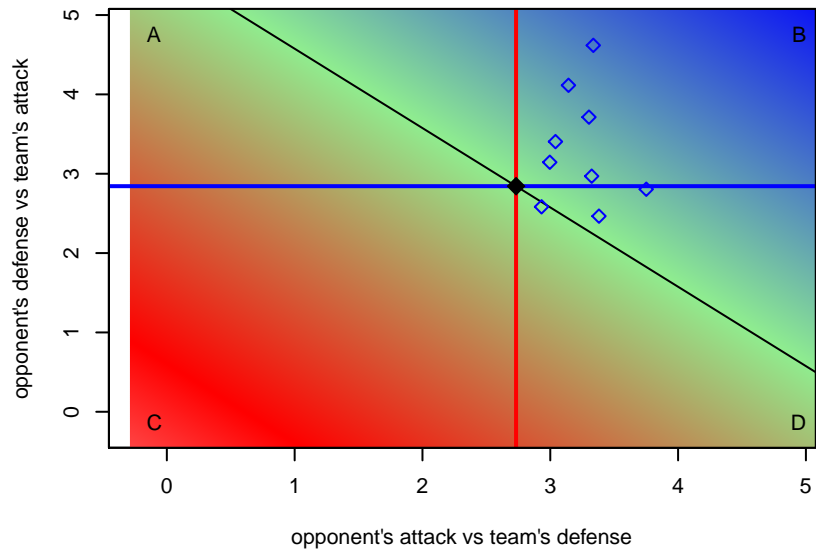

Sunnyvale Alliance SC Fury Red B98
 Dots are actual minus expected GF (blue circles) and GA (red triangles).
 Blue line is smoothed change in attack strength. Red is smoothed change in defense strength.

**attack and defense variance (black dot)
relative to other teams
and top 10 in region**

**attack and defense rating
relative to others at age
and all opponents in last 13 months**

**attack and defense rating
relative to others at age
and all opponents in last 13 months**

Performance relative to 13 month average

Performance relative to 13 month average

Distribution of opponents
 Red = Lose zone, Blue = Win zone, Green = Even
 Black line separates win/lose zones

lot. A=Neither has attack advantage, B=Opponent has both attack and defense advantage, C=Opponent has both attack and defense disadvantage, D=Both have